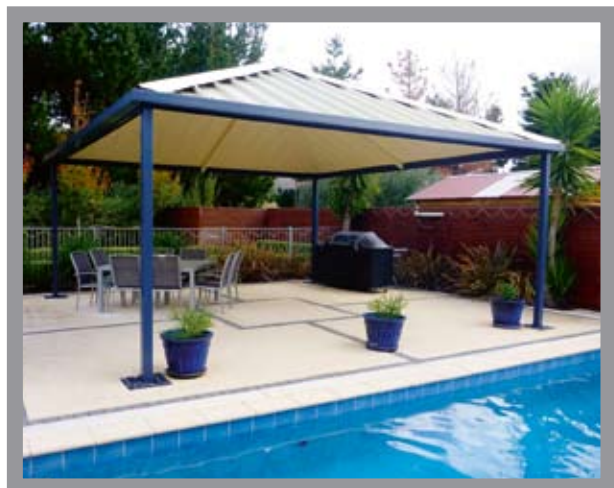

Side view cross section of insulation

Classic Double Hipped Alfresco Patios

Discover the practicality of a Classic Double Hipped Alfresco Patio. A double hipped roof line provides greater weather protection Winter or Summer. Cleaner, neater ceiling finish available in Cream, White and even Tassie Oak and topside roof colour available in Slate Grey, Terracotta, White or Cream. Transform your unsightly outdoor area into a genuine Classic Alfresco area by adding

Outdoor Kitchens Plasma TV, Lounges Fans Heaters and outdoor dining tables. Your Options only limited by your own imagination.

Turn your unsightly rear area into a genuine alfresco daily living area by adding kitchens, TV's, tables and lounge to facilitate a natural daily living alfresco.

Classic Gable Patios with luxurious style

The Classic Aluminium Gable Patio provides excellent ventilation and height with its standard 25 degree pitch. Includes Aluminium Gutters with Aluminium Ridge extrusions as well as either 70 x 30 or 90 x 90 Aluminium Posts and Rafters compliment this traditional style of shelter. Available with either Classic Deck heat reflective roofing or Classic Insulated Roofing. This design is very popular with the more budget conscious consumer as it is slightly more economical than the Classic Hipped roof design. Optional Naturelite skylights, Colorbond lattice or polycarbonate end infill's are available on request. Complete powdercoat range of colours available for Aluminium framework.

Classic Flat Patios

Fully insulated flat patios have dramatically enhanced the concept of traditional shade roofing. The clean modern lines with a projection of style now blends with the latest modern skillion roof styles of homes appearing around Perth today. Available in standard flat, reverse or side