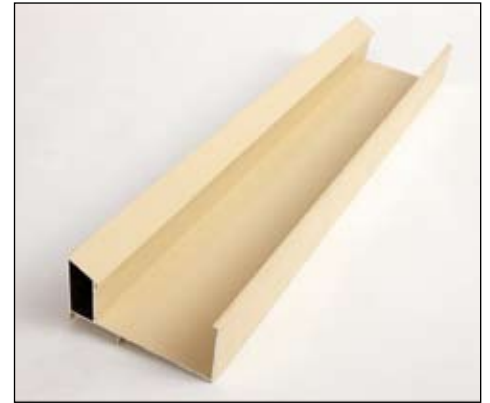

Aluminium Gutter-Beam Extrusion

No Gaps, No Draughts, No Pests

ALUMINIUM RIDGE AND HIPEXTRUSIONS

Classic's Aluminium Ridge and Hip Extrusions are designed to eliminate gaps and beams hanging below the ceiling line. With its specially designed adhesive backed waterproof foam these extrusions also eliminates the chances of windblown rainwater penetrating under the ridge line while also sealing against mosquitos and any other unwanted pests, especially if you intend to enclose the structure at a later date. Available in the Dulux Range of Powdercoat colours to compliment your ceiling choice.