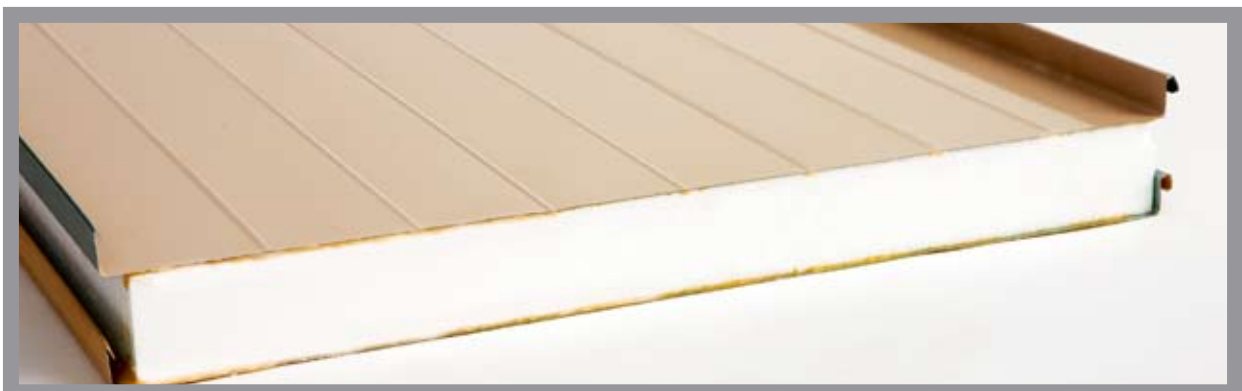

Some examples of common 'R' values

Glass Windows	0.17
Double Glazed Windows	0.50
55mm Classic Insulated Roof	1.49
Single Skin Roof	0.00

- ✓ Cuts down sound
- ✓ Reduces Rain noise
- ✓ Reduces Condensation
- ✓ Use all year round when enclosed with glass or blinds

Side view cross section of insulation