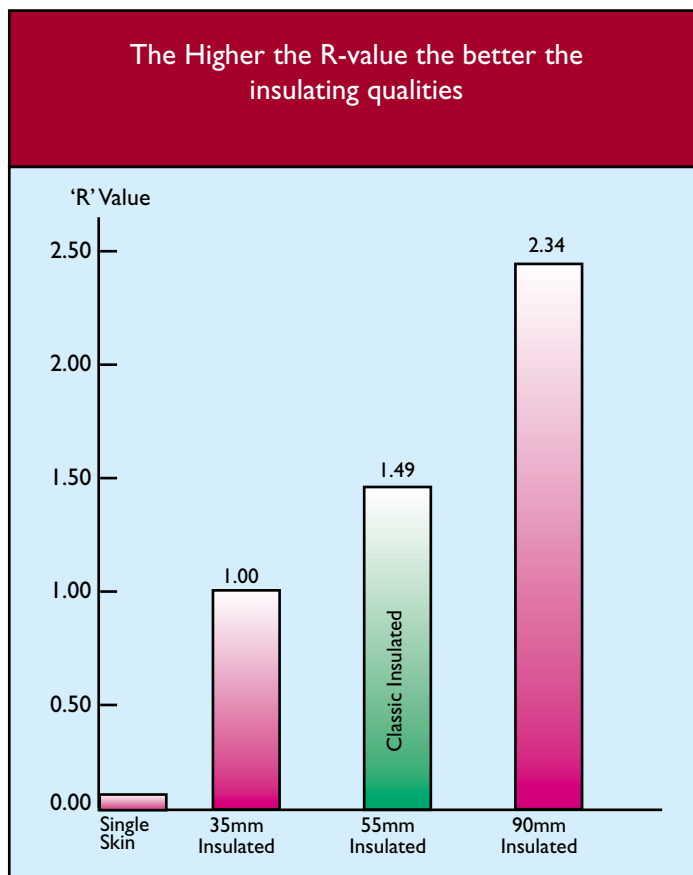

Classic Insulated Patios

Available in Gable, Double Hipped Gable and Flat Patios

50% Cooler in Summer and 50% Warmer in Winter

Classic Insulated Patios have a higher "R" rating than double glazing see chart below. Available in all our patio range with a variety of colours for top and bottom to blend with your home.

Standard features include Aluminium gutters, Aluminium beams, Aluminium posts, all colour coded to enhance your home Woodlook Timbergrain ceiling is available for a timber lined look.

Typical Insulation Ratings